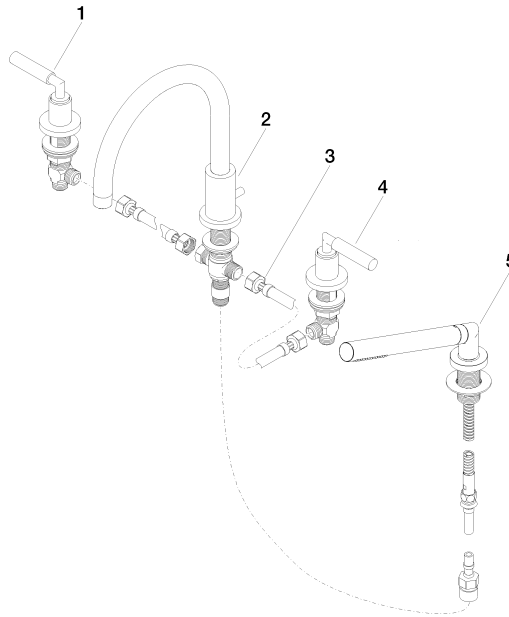

27 512 882

- spout: circular, air-enriched flow
- max. flow 23.5 l/min at 3 bar flow pressure
- Hand shower: COMPACT RAIN, max. flow rate 6.8 l/min (at 3 bar)
- complete hand shower set with anti-scale system
- 220mm projection
- with anti-scale system
- automatic bath/shower diverter
- height of mixer 290 mm
- height up to aerator 135 mm
- hole diameter valve 32 mm
- hole diameter spout 32 mm
- hole diameter for complete hand shower set 32 mm
- rosette for spout Ø 55mm
- rosette for complete hand shower set Ø 50mm
- rosette for deck valve Ø 55mm
- metal shower hose 1750mm with integrated anti-twist protection
- WRAS 1702041

27 512 882

Flow rate chart

Codes & Standards

ASME
A112.18.1/CSA
B125.1

TARA Bath shower set for bath rim or tile edge installation - Chrome

TARA

27 512 882

Certificates

IAPMO_4976 (5). LGA_18926. Belgaqua_21-026-
27_4.

27 512 882

Parts for other finishes can be found here: [Brushed Platinum](#)

Spare parts list

No.	Item Number	Name	Quantity used	Delivery time
1	20 000 882-00	TARA Deck valve clockwise closing - Chrome	1	-
Spare part can no longer be ordered, please order the replacement item				
2	13 512 892-00	spout	1	60
3	12 502 970 90	High pressure hose 1/2" x 1/2" x 400 mm -	2	2
4	20 000 883-00	TARA Deck valve anti-clockwise closing - Chrome	1	-
Spare part can no longer be ordered, please order the replacement item				
5	27 702 979-00	Hand shower set for bath rim or tile edge installation - Chrome	1	10