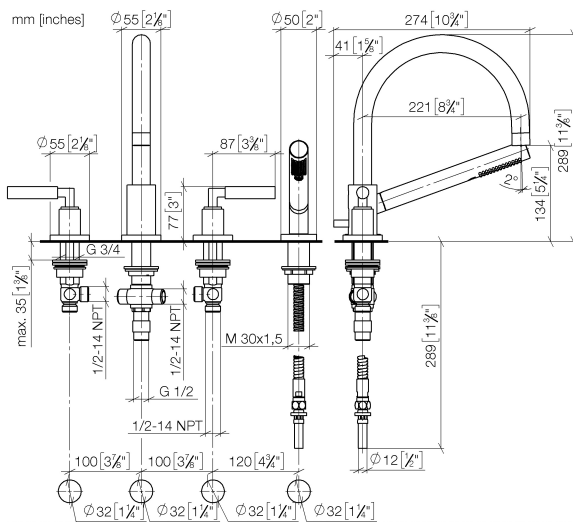

27 512 882

- spout: circular, air-enriched flow
- max. flow 23.5 l/min at 3 bar flow pressure
- Hand shower: COMPACT RAIN, max. flow rate 6.8 l/min (at 3 bar)
- complete hand shower set with anti-scale system
- 220mm projection
- with anti-scale system
- automatic bath/shower diverter
- height of mixer 290 mm
- height up to aerator 135 mm
- hole diameter valve 32 mm
- hole diameter spout 32 mm
- hole diameter for complete hand shower set 32 mm
- rosette for spout Ø 55mm
- rosette for complete hand shower set Ø 50mm
- rosette for deck valve Ø 55mm
- metal shower hose 1750mm with integrated anti-twist protection
- WRAS 1702041

Note: Local building codes may require the use of an anti-scald device. Please refer to remote pressure balance valve (35 910 970 90)

Available with 260 mm or 300 mm projection on request (x-TRA SERVICE).

27 512 882

Flow rate chart

Codes & Standards

ASME
A112.18.1/CSA
B125.1

TARA Bath shower set for bath rim or tile edge installation - Chrome

TARA

27 512 882

Certificates

IAPMO_4976 (5). LGA_18926. Belgaqua_21-026-
27_4.

27 512 882

Parts for other finishes can be found here: [Brushed Platinum](#)

Spare parts list

No.	Item Number	Name	Quantity used	Delivery time
1	20 000 882-00	TARA Deck valve clockwise closing - Chrome	1	-
Spare part can no longer be ordered, please order the replacement item				
2	13 512 892-00	spout	1	60
3	12 502 970 90	High pressure hose 1/2" x 1/2" x 400 mm -	2	2
4	20 000 883-00	TARA Deck valve anti-clockwise closing - Chrome	1	-
Spare part can no longer be ordered, please order the replacement item				
5	27 702 979-00	Hand shower set for bath rim or tile edge installation - Chrome	1	10