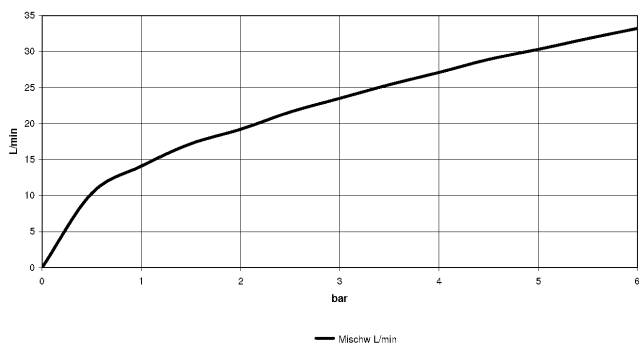

Flow rate chart

Codes & Standards

ASME
A112.18.1/CSA
B125.1